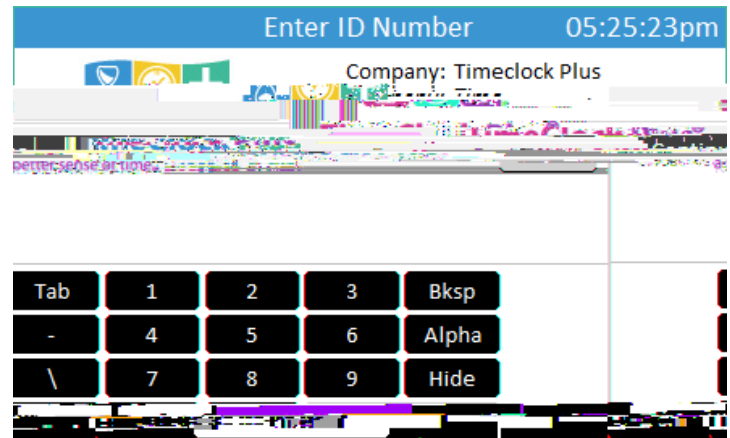

# Time Clock Plus (TCP): Punching In and Out

## STEP 1:

Using the keypad, enter your Username into the ID field.

Press "Continue."

## STEP 2:

Place your finger on the fingerprint scanner.